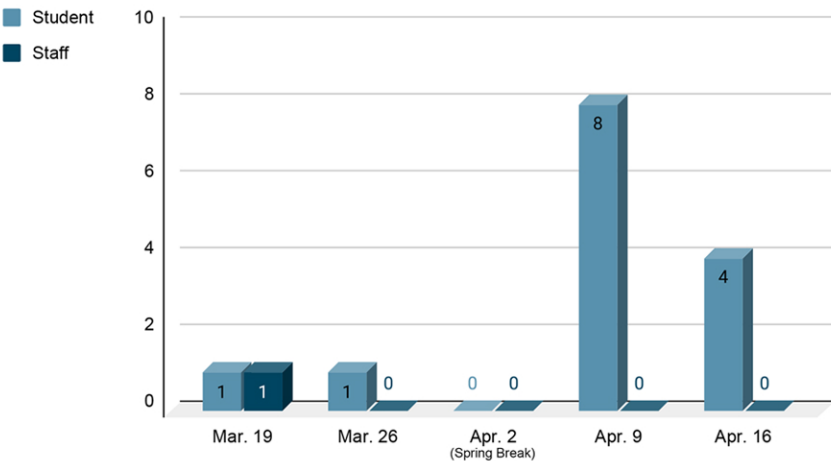

COVID-19 Positive Cases (Staff and Student) "In-Building"

Totals-to-Date

Central Campus

South Campus

Student

74

Student

43