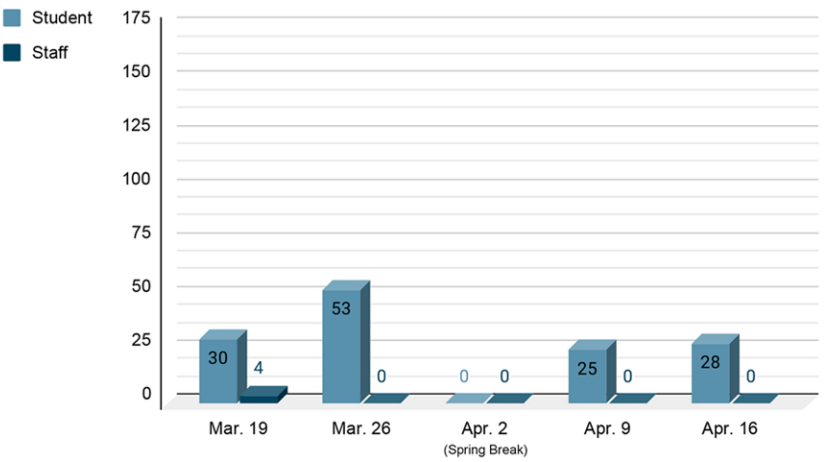

COVID-19 Positive Cases (Staff and Student) "In-Building"

Totals-to-Date

Central Campus

South Campus

Student

74

Student

43

Student

31

Staff

40

Staff

15

Staff

19

Transportation: **6**

COVID-19 Quarantined Cases (Staff and Student) "In-Building"

Totals-to-Date

Central Campus

South Campus

Student

948

Student